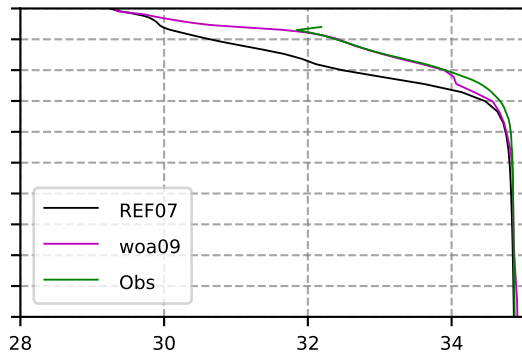

2013 mean temperature
@ moor Arctic B box

2013 mean Salinity
@ moor Arctic B box

@ moor EUR box

@ moor EUR box