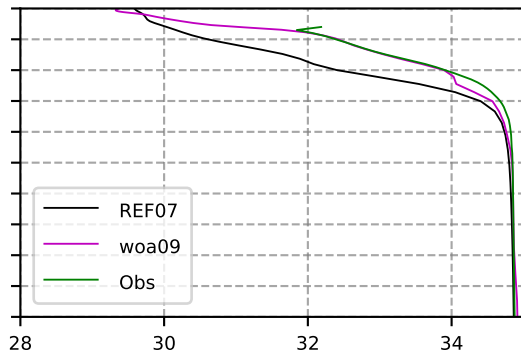

2016 mean temperature
@ moor Arctic B box

2016 mean Salinity
@ moor Arctic B box

@ moor EUR box

@ moor EUR box