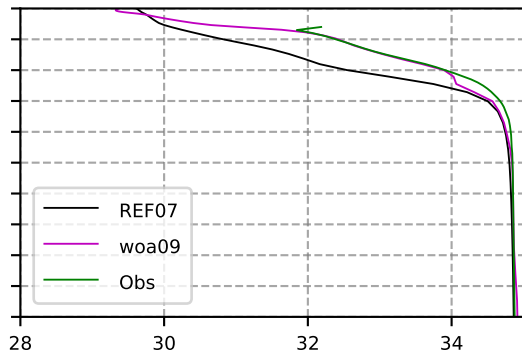

2017 mean temperature
@ moor Arctic B box

2017 mean Salinity
@ moor Arctic B box

@ moor EUR box

@ moor EUR box