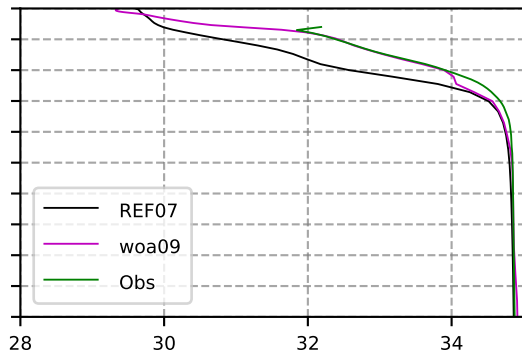

2018 mean temperature
@ moor Arctic B box

2018 mean Salinity
@ moor Arctic B box

@ moor EUR box

@ moor EUR box