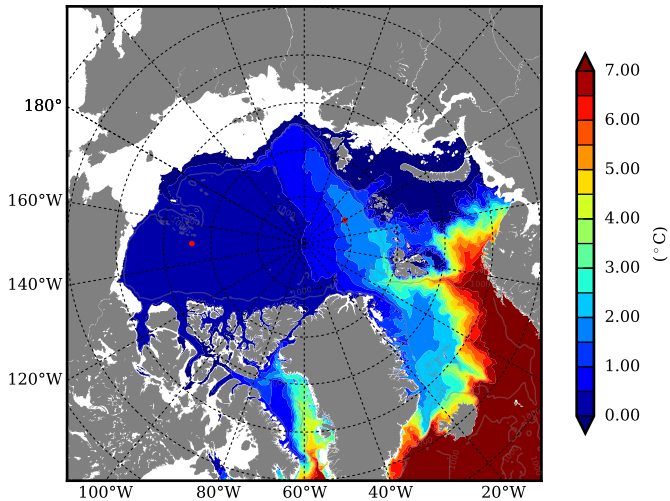

REF08 AW Max Temp over 1999

AW Max Temp from PHC 3.0

REF08 AW Max Temp depth

AW Max Temp depth from PHC 3.0