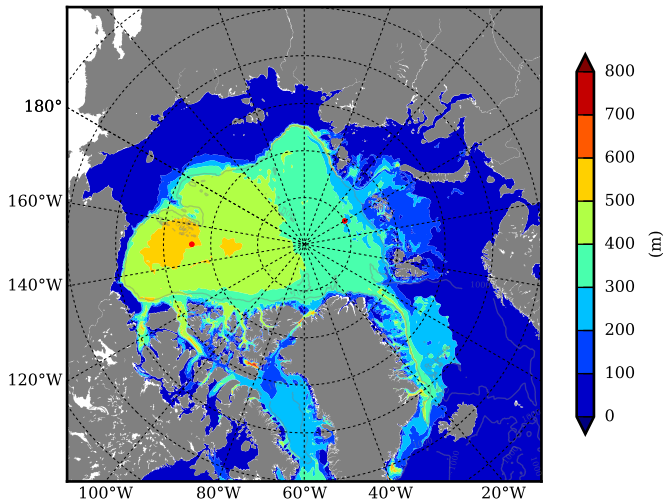

REF08 AW Max Temp over 1999

AW Max Temp from PHC 3.0

REF08 AW Max Temp depth

AW Max Temp depth from PHC 3.0