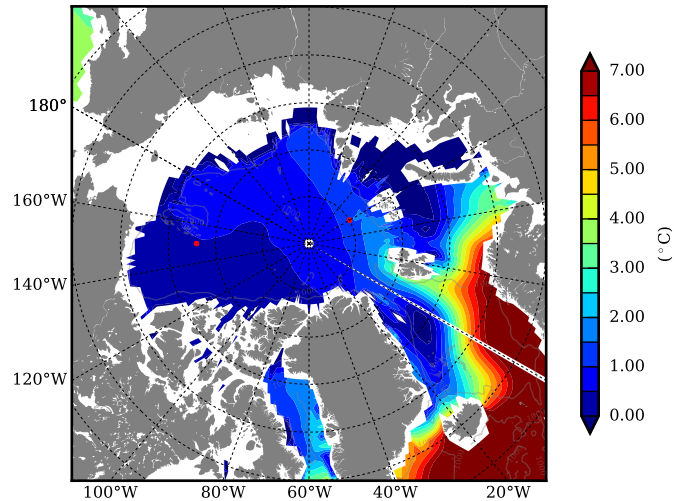

REF08 AW Max Temp over 1999

AW Max Temp from PHC 3.0

REF08 AW Max Temp depth

AW Max Temp depth from PHC 3.0