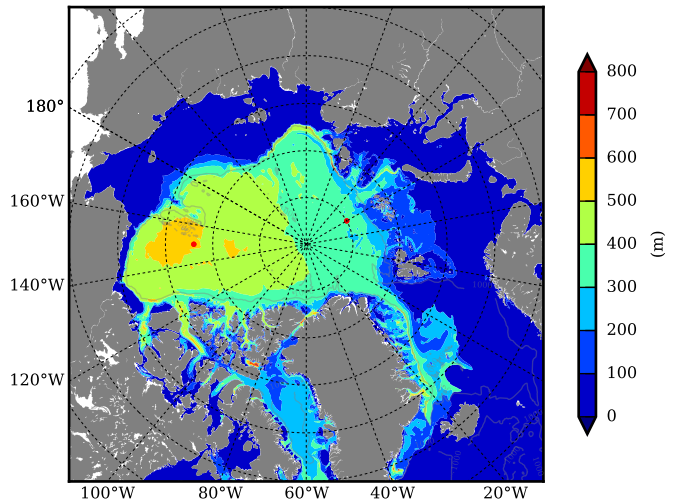

REF08 AW Max Temp over  
2000

AW Max Temp from  
PHC 3.0

REF08 AW Max Temp depth

AW Max Temp depth from  
PHC 3.0