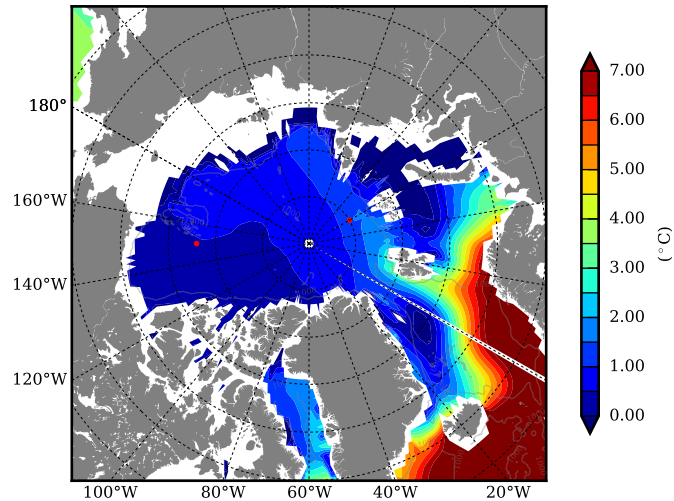

REF08 AW Max Temp over  
2000

AW Max Temp from  
PHC 3.0

REF08 AW Max Temp depth

AW Max Temp depth from  
PHC 3.0