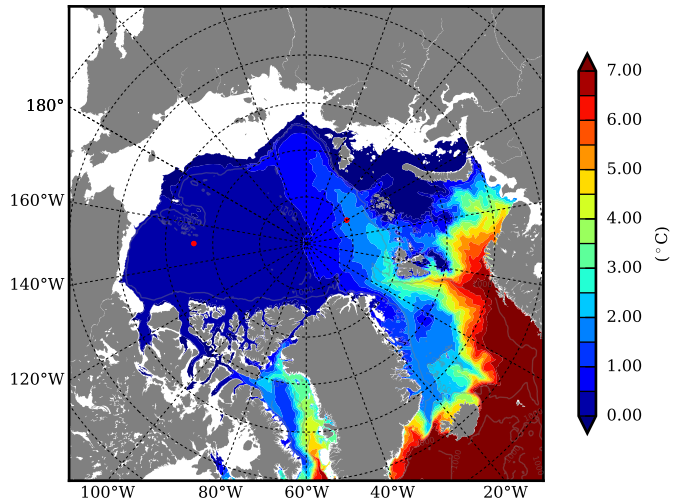

REF08 AW Max Temp over  
2000

AW Max Temp from  
PHC 3.0

REF08 AW Max Temp depth

AW Max Temp depth from  
PHC 3.0