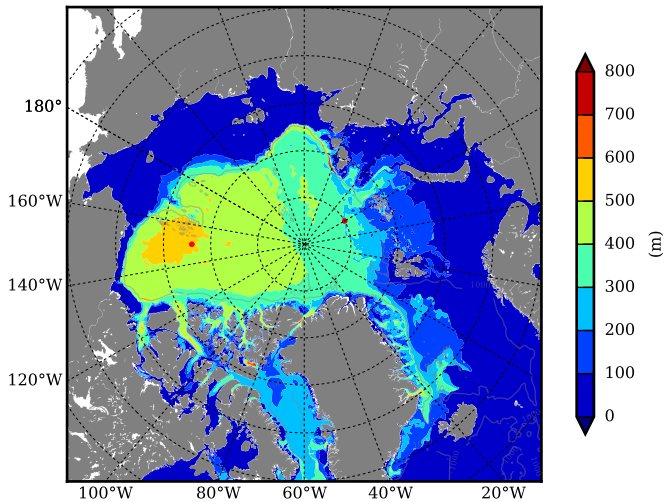

REF08 AW Max Temp over
2001

AW Max Temp from
PHC 3.0

REF08 AW Max Temp depth

AW Max Temp depth from
PHC 3.0