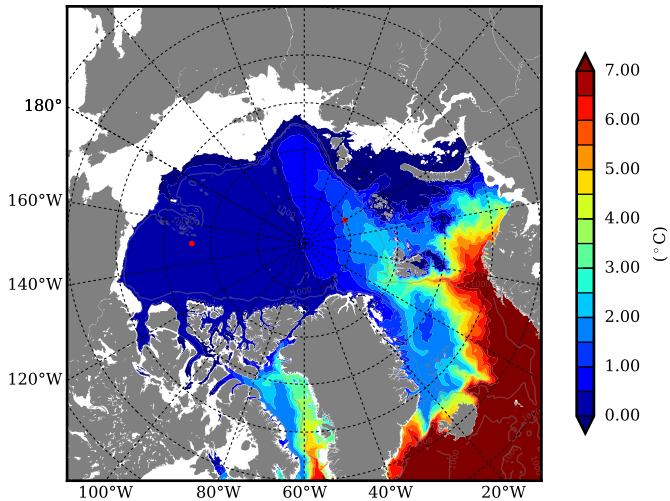

REF08 AW Max Temp over
2001

AW Max Temp from
PHC 3.0

REF08 AW Max Temp depth

AW Max Temp depth from
PHC 3.0