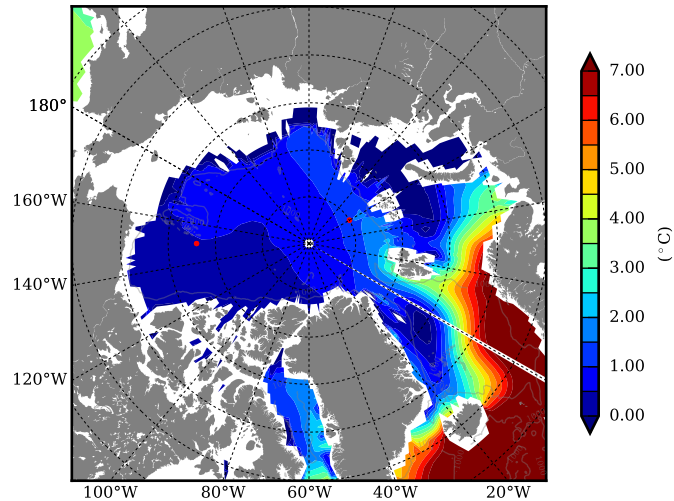

REF08 AW Max Temp over
2001

AW Max Temp from
PHC 3.0

REF08 AW Max Temp depth

AW Max Temp depth from
PHC 3.0