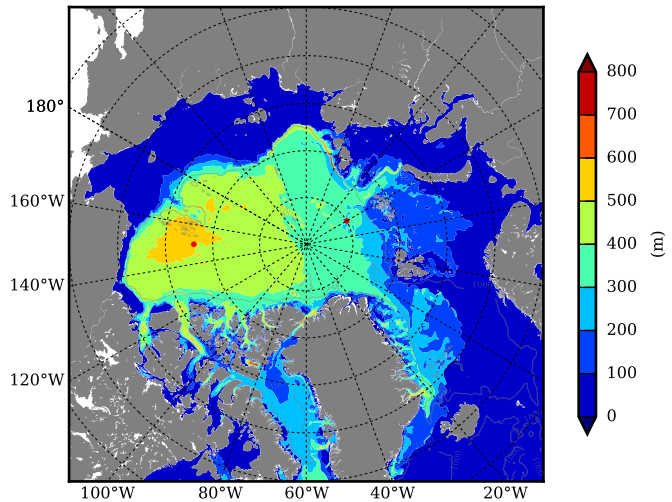

REF08 AW Max Temp over  
2003

AW Max Temp from  
PHC 3.0

REF08 AW Max Temp depth

AW Max Temp depth from  
PHC 3.0