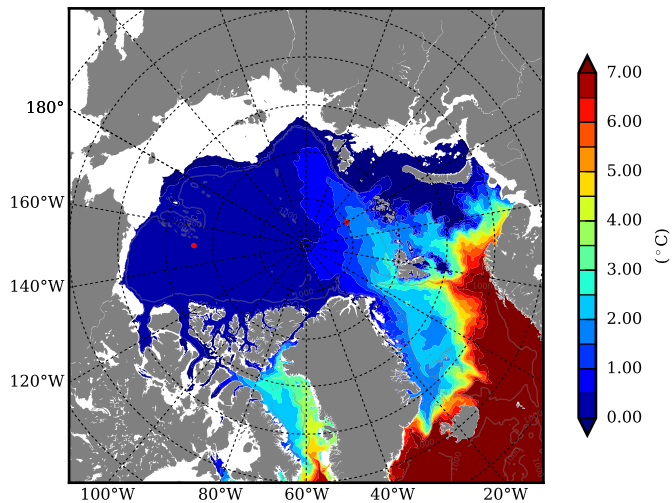

REF08 AW Max Temp over  
2003

AW Max Temp from  
PHC 3.0

REF08 AW Max Temp depth

AW Max Temp depth from  
PHC 3.0