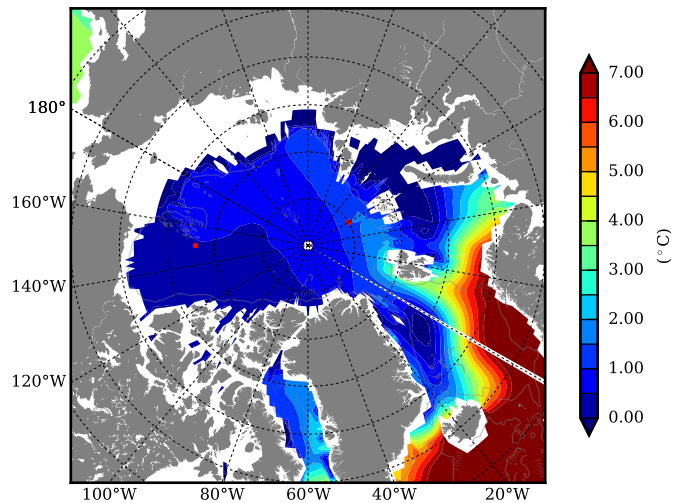

REF08 AW Max Temp over  
2003

AW Max Temp from  
PHC 3.0

REF08 AW Max Temp depth

AW Max Temp depth from  
PHC 3.0