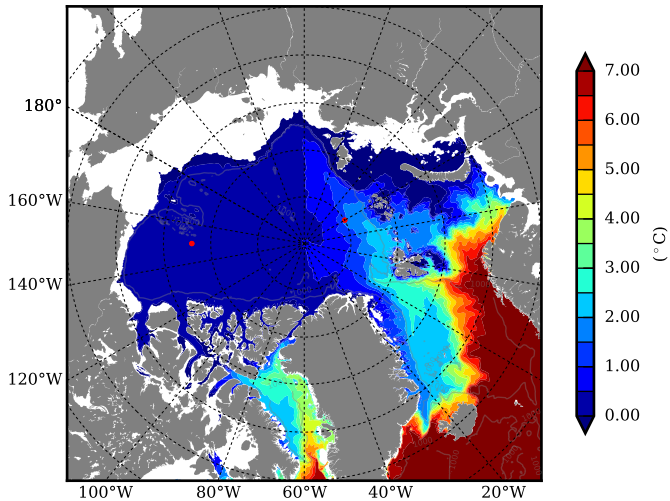

REF08 AW Max Temp over
2004

AW Max Temp from
PHC 3.0

REF08 AW Max Temp depth

AW Max Temp depth from
PHC 3.0