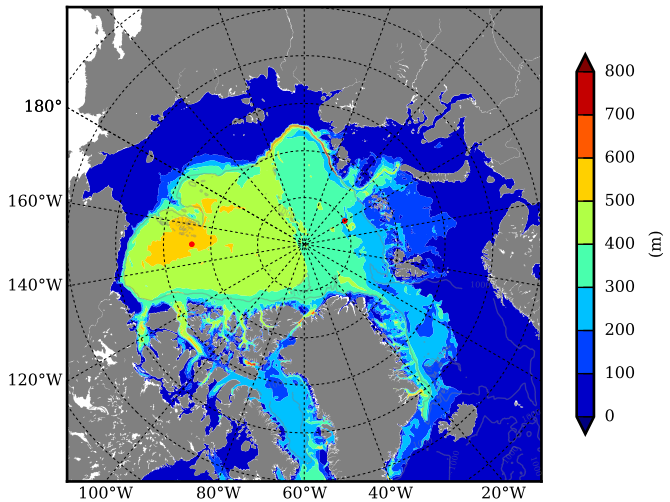

REF08 AW Max Temp over
2004

AW Max Temp from
PHC 3.0

REF08 AW Max Temp depth

AW Max Temp depth from
PHC 3.0