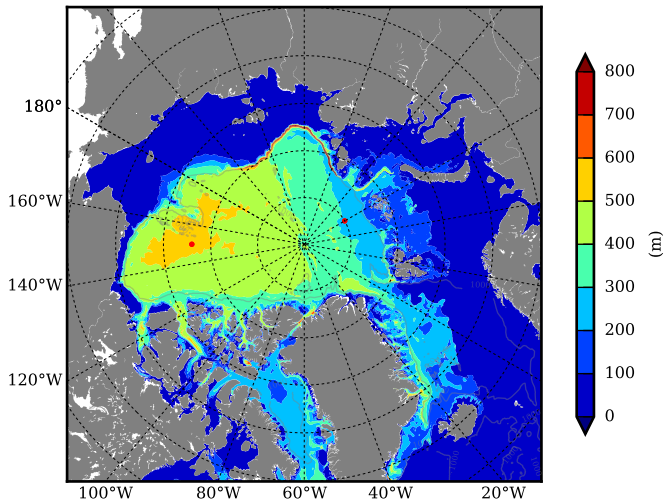

REF08 AW Max Temp over  
2005

AW Max Temp from  
PHC 3.0

REF08 AW Max Temp depth

AW Max Temp depth from  
PHC 3.0