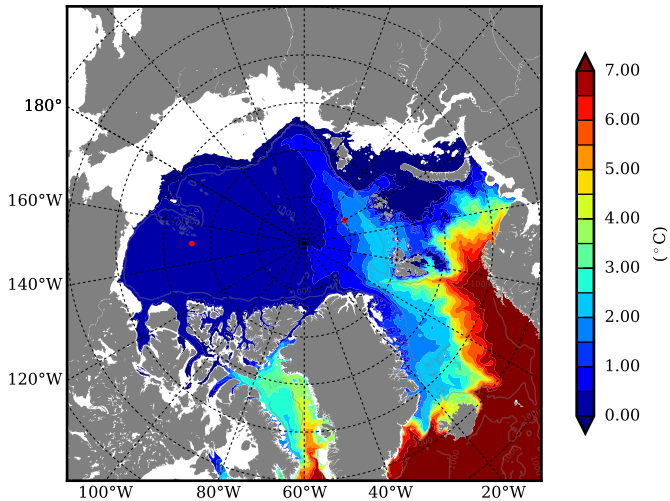

REF08 AW Max Temp over  
2005

AW Max Temp from  
PHC 3.0

REF08 AW Max Temp depth

AW Max Temp depth from  
PHC 3.0