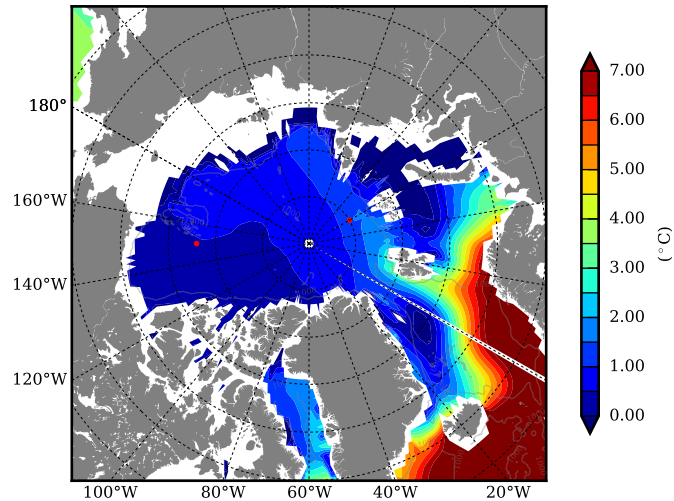

REF08 AW Max Temp over  
2005

AW Max Temp from  
PHC 3.0

REF08 AW Max Temp depth

AW Max Temp depth from  
PHC 3.0