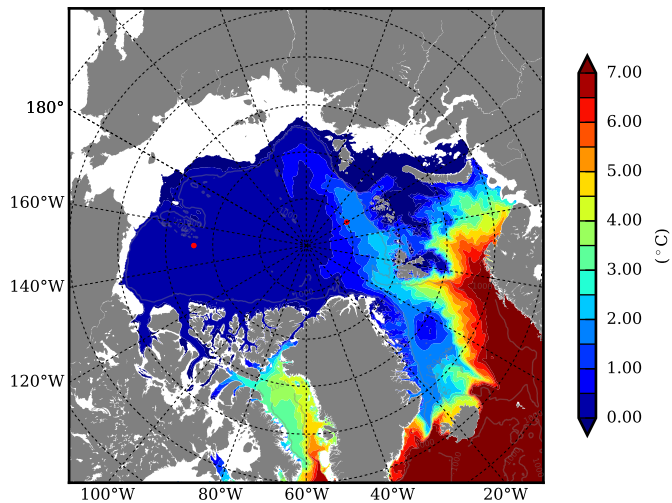

REF08 AW Max Temp over  
2007

AW Max Temp from  
PHC 3.0

REF08 AW Max Temp depth

AW Max Temp depth from  
PHC 3.0