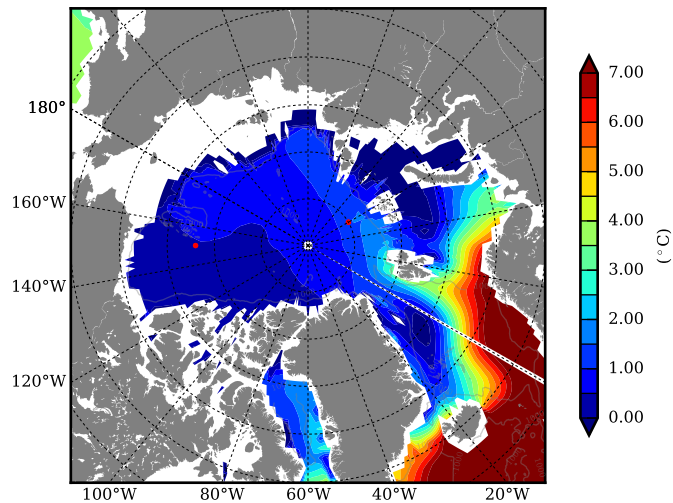

REF08 AW Max Temp over  
2007

AW Max Temp from  
PHC 3.0

REF08 AW Max Temp depth

AW Max Temp depth from  
PHC 3.0