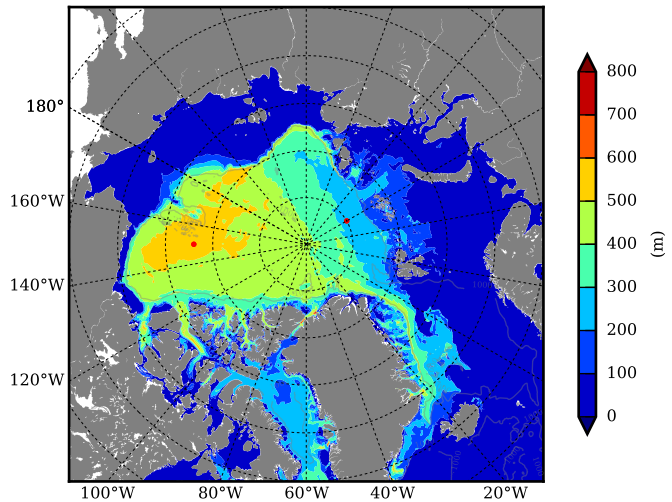

REF08 AW Max Temp over  
2007

AW Max Temp from  
PHC 3.0

REF08 AW Max Temp depth

AW Max Temp depth from  
PHC 3.0