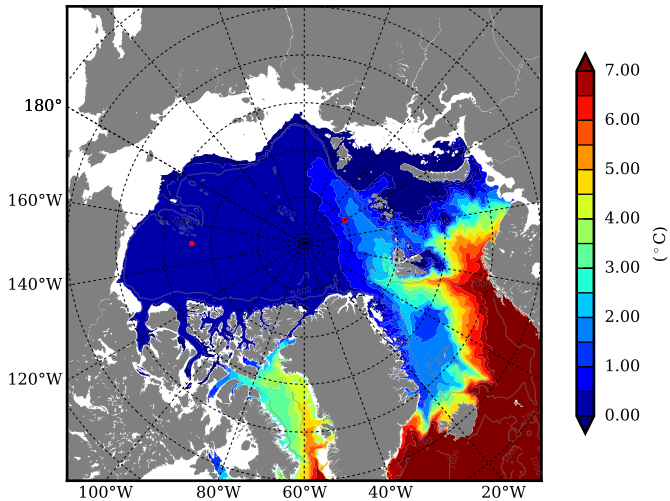

REF08 AW Max Temp over  
2010

AW Max Temp from  
PHC 3.0

REF08 AW Max Temp depth

AW Max Temp depth from  
PHC 3.0