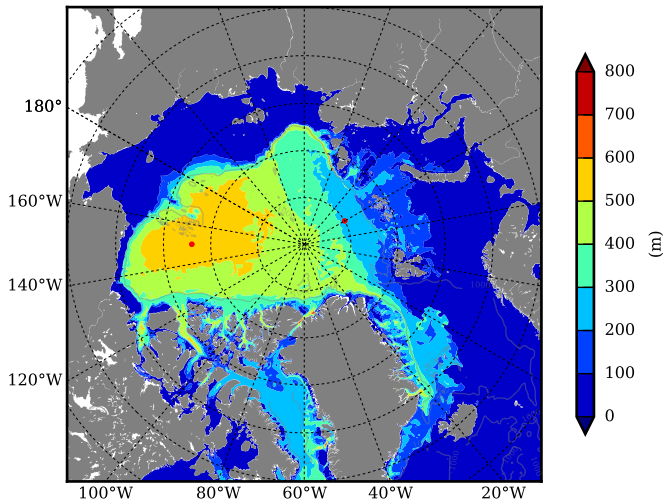

REF08 AW Max Temp over  
2010

AW Max Temp from  
PHC 3.0

REF08 AW Max Temp depth

AW Max Temp depth from  
PHC 3.0