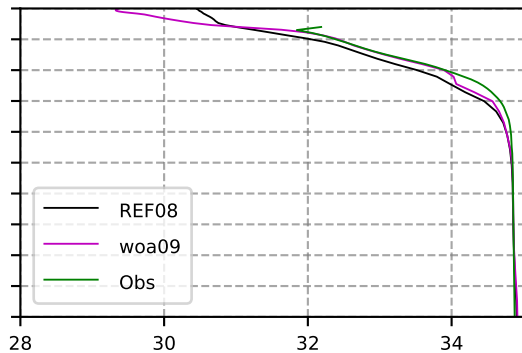

1982 mean temperature
@ moor Arctic B box

1982 mean Salinity
@ moor Arctic B box

@ moor EUR box

@ moor EUR box