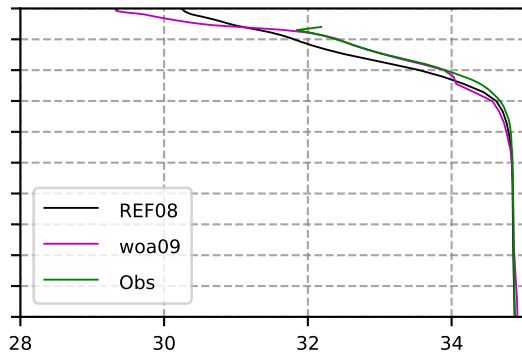

2000 mean temperature
@ moor Arctic B box

2000 mean Salinity
@ moor Arctic B box

@ moor EUR box

@ moor EUR box