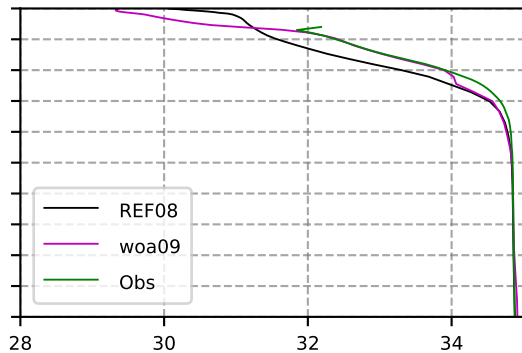

2005 mean temperature
@ moor Arctic B box

2005 mean Salinity
@ moor Arctic B box

@ moor EUR box

@ moor EUR box