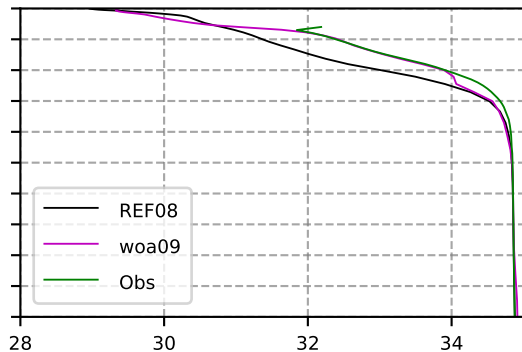

2007 mean temperature
@ moor Arctic B box

2007 mean Salinity
@ moor Arctic B box

@ moor EUR box

@ moor EUR box