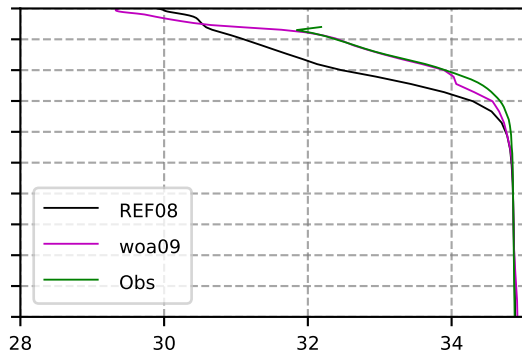

2013 mean temperature
@ moor Arctic B box

2013 mean Salinity
@ moor Arctic B box

@ moor EUR box

@ moor EUR box