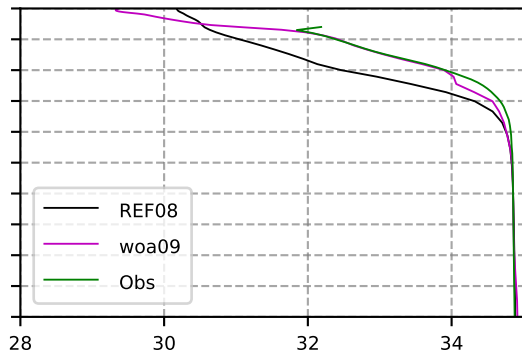

2014 mean temperature
@ moor Arctic B box

2014 mean Salinity
@ moor Arctic B box

@ moor EUR box

@ moor EUR box