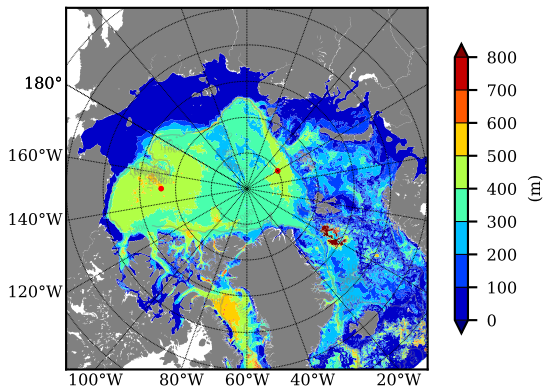

ALPHA AW Max Temp over  
2004

AW Max Temp from  
PHC 3.0

ALPHA AW Max Temp depth

AW Max Temp depth from  
PHC 3.0