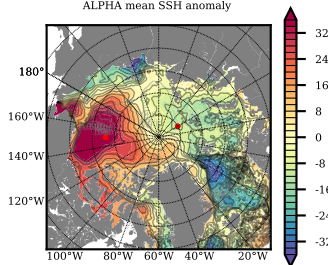

ALPHA mean FWC (m) over 2004

Mean FWC (m) from BG Obs Sys. (Proshutinsky et al. GRL2018) over year 2004

Mean FWC (m) from Init State

ALPHA mean SSH anomaly

Mean DOT from Armitage et al. 2017 2004