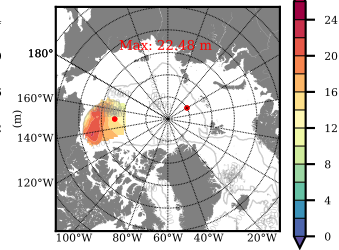

ALPHA mean FWC (m) over 2004

Mean FWC (m) from BG Obs Sys. (Proshutinsky et al. GRL2018) over year 2004

Mean FWC (m) from Init State

ALPHA mean SSH anomaly

Mean DOT from Armitage et al. 2017 2004