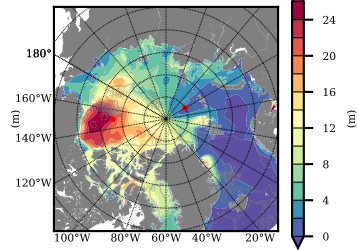

ALPHA mean FWC (m) over 2004

Mean FWC (m) from BG Obs Sys. (Proshutinsky et al. GRL2018) over year 2004

Mean FWC (m) from Init State

ALPHA mean SSH anomaly

Mean DOT from Armitage et al. 2017 2004