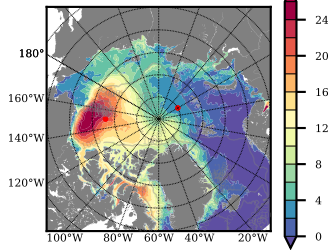

ALPHA mean FWC (m) over 2004

Mean FWC (m) from BG Obs Sys. (Proshutinsky et al. GRL2018) over year 2004

Mean FWC (m) from Init State

ALPHA mean SSH anomaly

Mean DOT from Armitage et al. 2017 2004