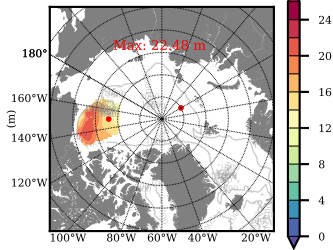

ALPHA mean FWC (m) over 2004

Mean FWC (m) from BG Obs Sys. (Proshutinsky et al. GRL2018) over year 2004

Mean FWC (m) from Init State

ALPHA mean SSH anomaly

Mean DOT from Armitage et al. 2017 2004