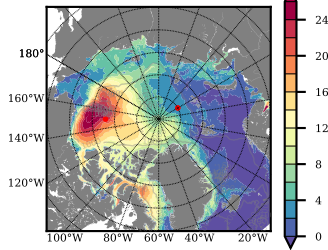

ALPHA mean FWC (m) over 2004

Mean FWC (m) from BG Obs Sys. (Proshutinsky et al. GRL2018) over year 2004

Mean FWC (m) from Init State

ALPHA mean SSH anomaly

Mean DOT from Armitage et al. 2017 2004