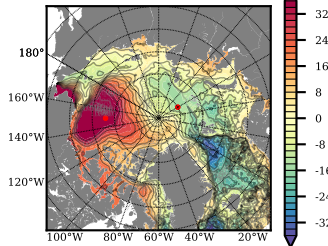

ALPHA mean FWC (m) over 2004

Mean FWC (m) from BG Obs Sys. (Proshutinsky et al. GRL2018) over year 2004

Mean FWC (m) from Init State

ALPHA mean SSH anomaly

Mean DOT from Armitage et al. 2017 2004