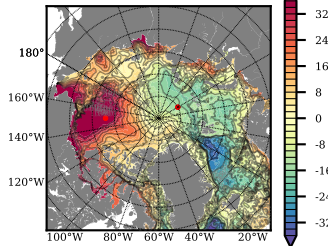

ALPHA mean FWC (m) over 2004

Mean FWC (m) from BG Obs Sys. (Proshutinsky et al. GRL2018) over year 2004

Mean FWC (m) from Init State

ALPHA mean SSH anomaly

Mean DOT from Armitage et al. 2017 2004