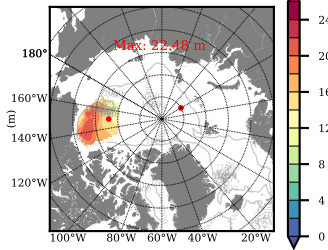

ALPHA mean FWC (m) over 2004

Mean FWC (m) from BG Obs Sys. (Proshutinsky et al. GRL2018) over year 2004

Mean FWC (m) from Init State

ALPHA mean SSH anomaly

Mean DOT from Armitage et al. 2017 2004