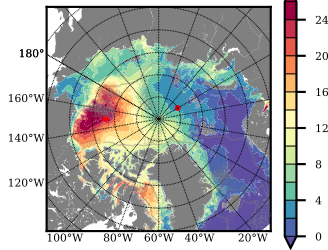

ALPHA mean FWC (m) over 2004

Mean FWC (m) from BG Obs Sys. (Proshutinsky et al. GRL2018) over year 2004

Mean FWC (m) from Init State

ALPHA mean SSH anomaly

Mean DOT from Armitage et al. 2017 2004