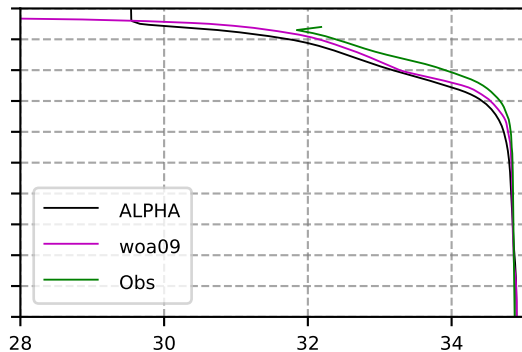

2004 mean temperature
@ moor Arctic B box

2004 mean Salinity
@ moor Arctic B box

@ moor EUR box

@ moor EUR box