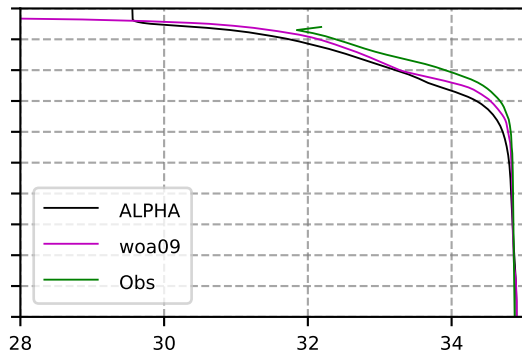

2004 mean temperature  
@ moor Arctic B box

2004 mean Salinity  
@ moor Arctic B box

@ moor EUR box

@ moor EUR box