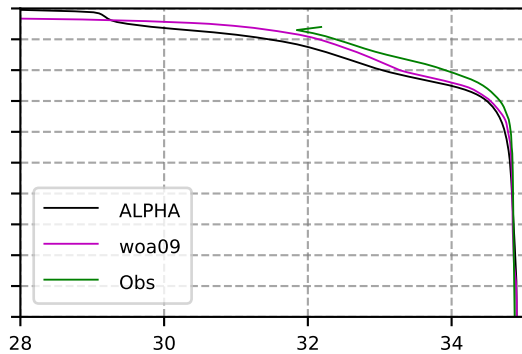

2004 mean temperature  
@ moor Arctic B box

2004 mean Salinity  
@ moor Arctic B box

@ moor EUR box

@ moor EUR box