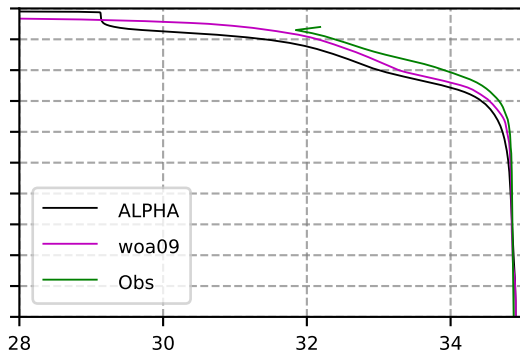

2004 mean temperature  
@ moor Arctic B box

2004 mean Salinity  
@ moor Arctic B box

@ moor EUR box

@ moor EUR box