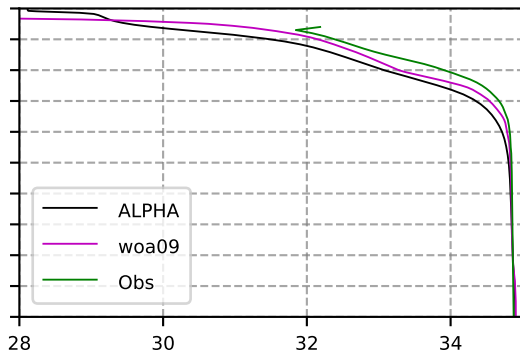

2004 mean temperature
@ moor Arctic B box

2004 mean Salinity
@ moor Arctic B box

@ moor EUR box

@ moor EUR box