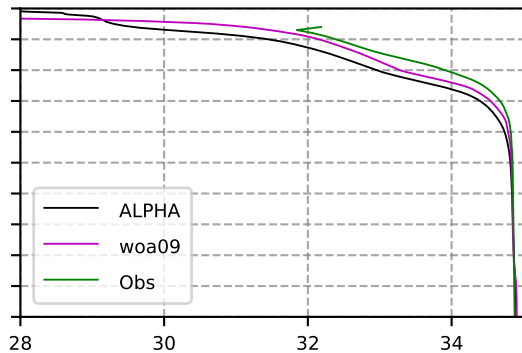

2004 mean temperature
@ moor Arctic B box

2004 mean Salinity
@ moor Arctic B box

@ moor EUR box

@ moor EUR box