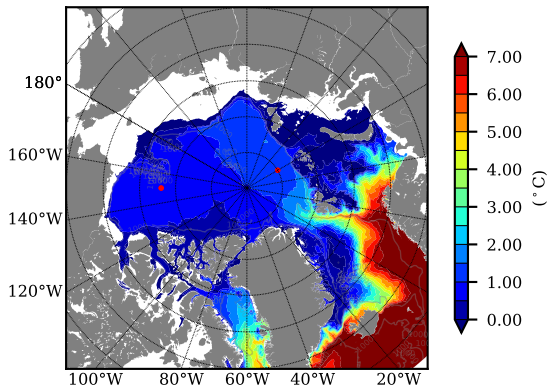

ALPHA AW Max Temp over
2003

AW Max Temp from
PHC 3.0

ALPHA AW Max Temp depth

AW Max Temp depth from
PHC 3.0